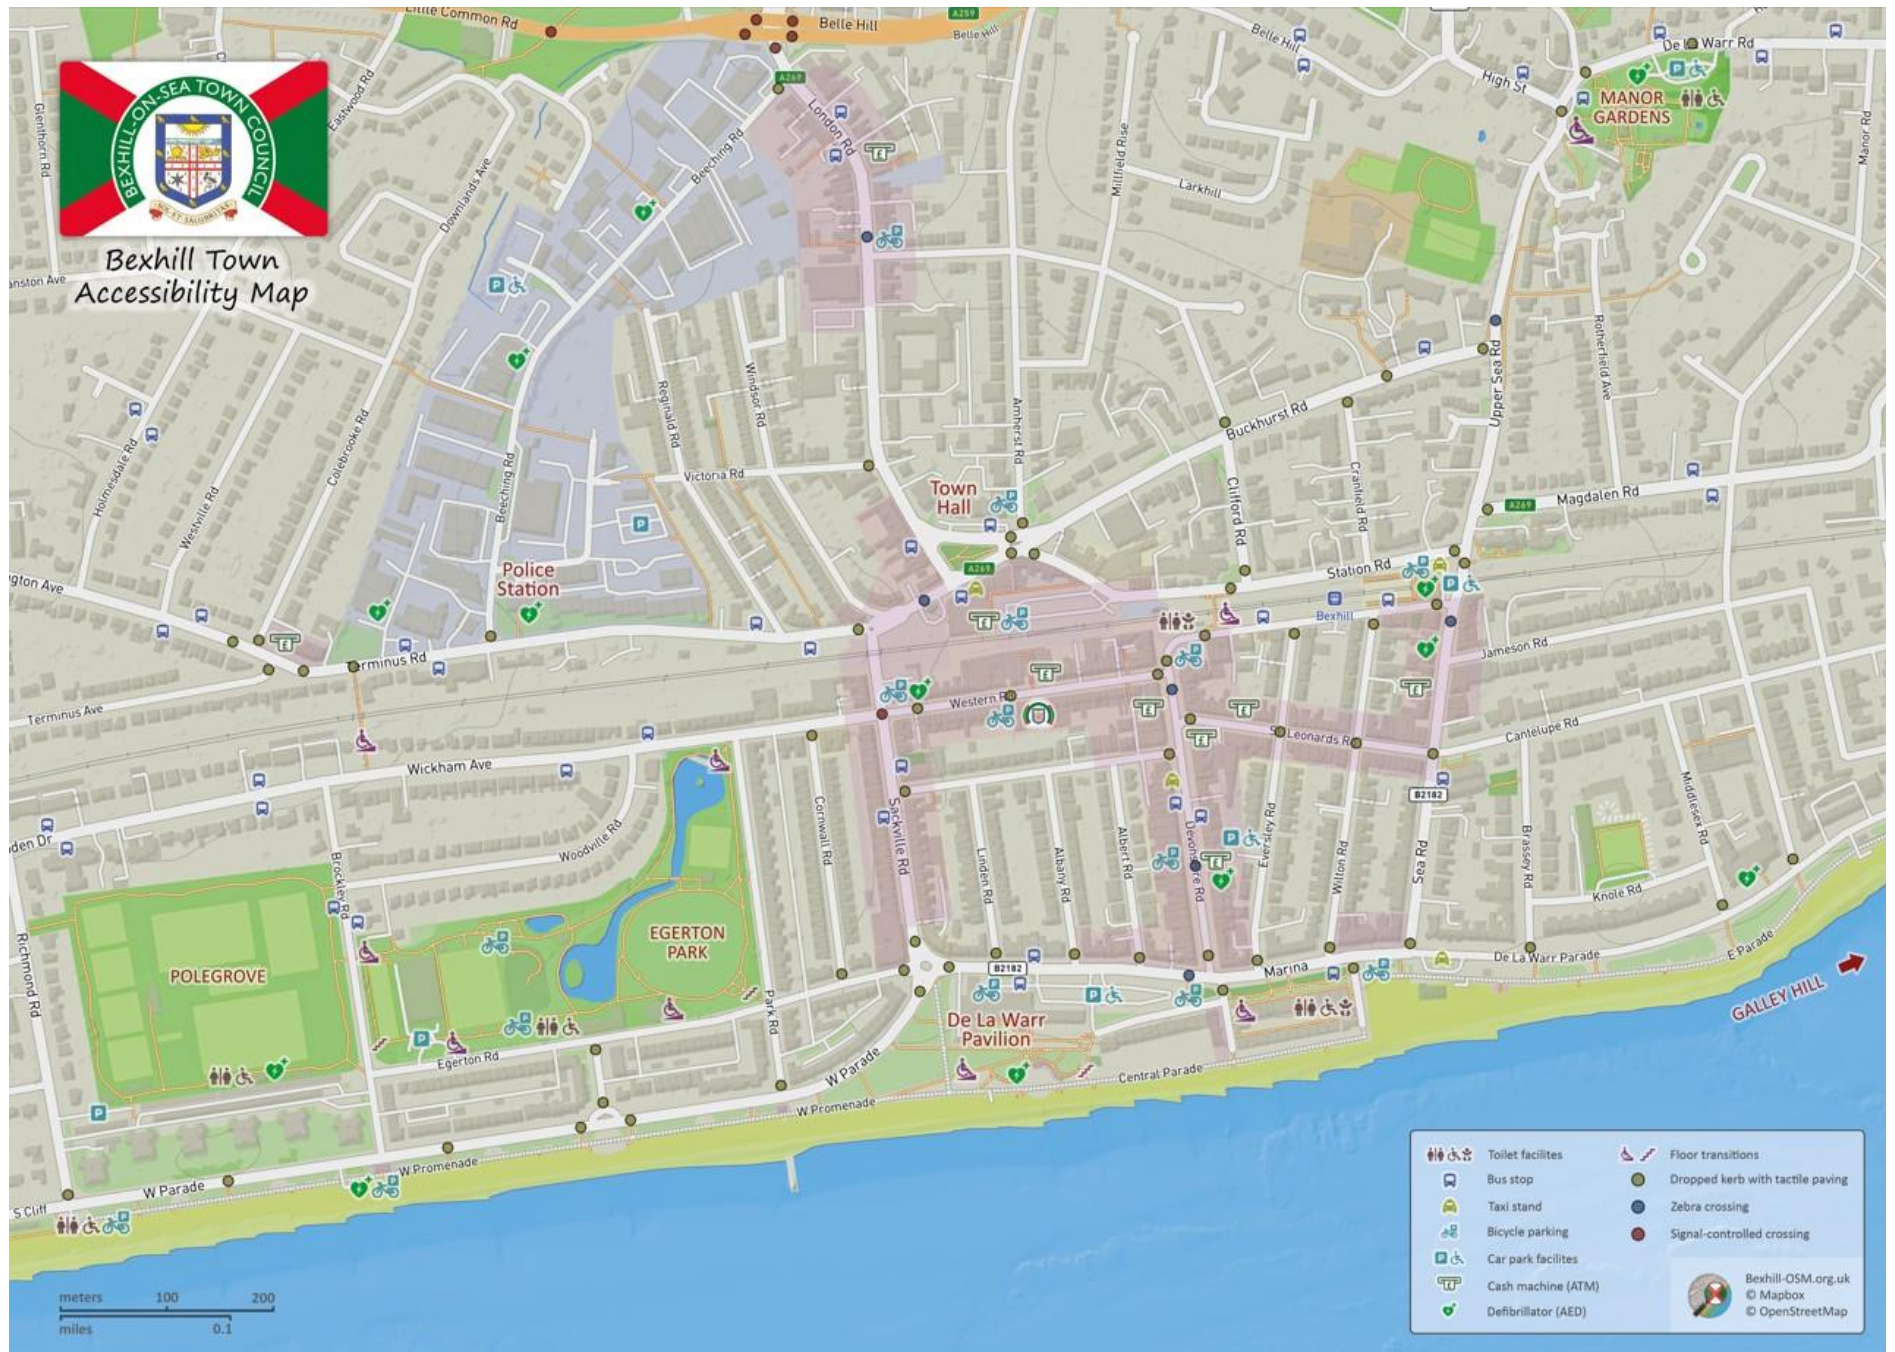

Bexhill Town Accessibility Map

- | | | | |
|--|---------------------|--|----------------------------------|
| | Toilet facilities | | Floor transitions |
| | Bus stop | | Dropped kerb with tactile paving |
| | Taxi stand | | Zebra crossing |
| | Bicycle parking | | Signal-controlled crossing |
| | Car park facilities | | |
| | Cash machine (ATM) | | |
| | Defibrillator (AED) | | |
- Bexhill-OSM.org.uk
 © Mapbox
 © OpenStreetMap